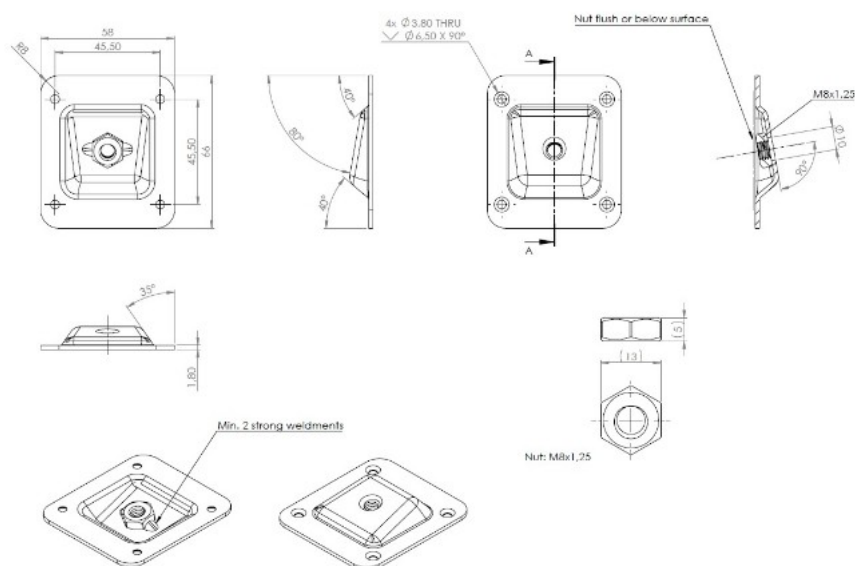

## Description:

Leg Bracket, Steel Black, W/M8 Hex Nut F/M8 Bolt, 10 DG Angle, 66 x 58 mm

## Item number:

06.11.153-0

Units	Box	Carton	HS Code	Barcode
Pcs.	1	240	8302420090	
				5704866520584